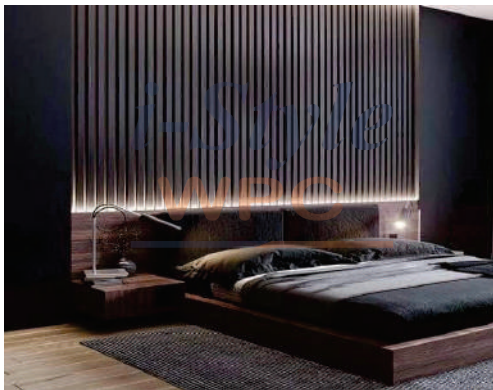

*Luxurious Interior
louver panels*

Indoor WPC Louvers

Why *i-Style* WPC ?

Easy Installation

Durable & Stable

Anti Termites

Easy Cleaning

Sound Reduction

100% Water Proof

Indoor WPC Louvers

Wall Paneling

Ceiling Paneling

14mm

Code : 018

SIZE : 14mm - 2900mm X 195mm

Area : 20 Pcs per box
(122 sq.ft)