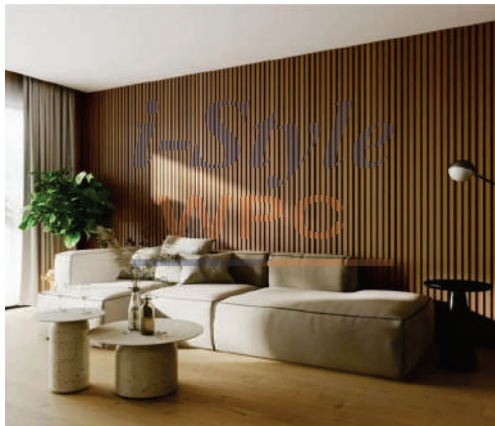

*Luxurious Interior
louver panels*

Indoor WPC Louvers

Why *i-Style* WPC ?

Easy Installation

Durable & Stable

Anti Termites

Easy Cleaning

Sound Reduction

100% Water Proof

Indoor WPC Louvers

Wall Paneling

Ceiling Paneling

14mm

Code : 018

SIZE : 14mm - 2900mm X 195mm

Area : 20 Pcs per box
(122 sq.ft)