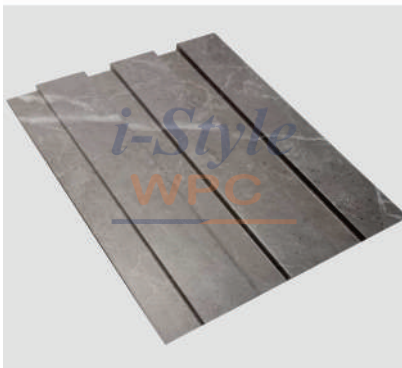

100% Water Proof

Indoor WPC Louvers

Wall Paneling

Ceiling Paneling

14mm

Code : 018

SIZE : 14mm - 2900mm X 195mm

Area : 20 Pcs per box
(122 sq.ft)

14mm

Code : 023

SIZE : 14mm - 2900mm X 195mm
Area : 20 Pcs per box
(122 sq.ft)

14mm

Code : 031

SIZE : 14mm - 2900mm X 195mm

Area : 20 Pcs per box
(122 sq.ft)

Indoor WPC Louvers

i-Style
WPC

14mm

Code : 046

SIZE : 14mm - 2900mm X 195mm

**Area : 20 Pcs per box
(122 sq.ft)**

14mm

Code : 055

SIZE : 14mm - 2900mm X 195mm