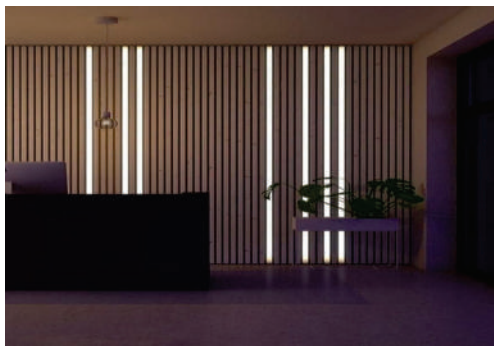

*Luxurious Interior
louver panels*

Indoor WPC Louvers

Why *i-Style* WPC ?

Easy Installation

Durable & Stable

Anti Termites

Easy Cleaning

Sound Reduction

100% Water Proof

Indoor WPC Louvers

Wall Paneling

Ceiling Paneling

14mm

Code : 078

SIZE : 14mm - 2900mm X 195mm
Area : 20 Pcs per box
(122 sq.ft)

Indoor WPC Louvers