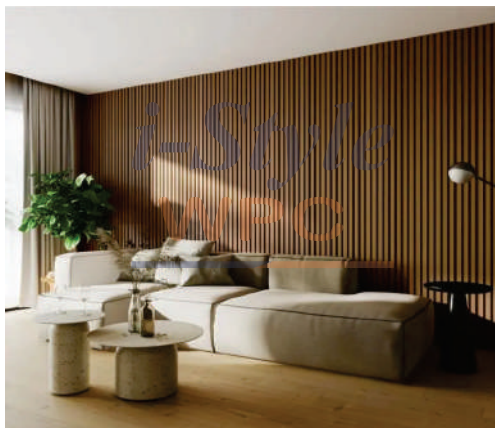

*Luxurious Interior
louver panels*

Indoor WPC Louvers

Why *i-Style* WPC ?

Easy Installation

Durable & Stable

Anti Termites

Easy Cleaning

Sound Reduction

100% Water Proof

Indoor WPC Louvers

Wall Paneling

Ceiling Paneling

14mm

Code : 078

SIZE : 14mm - 2900mm X 195mm
Area : 20 Pcs per box
(122 sq.ft)

Indoor WPC Louvers