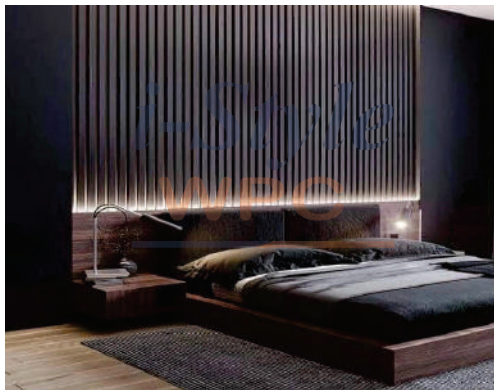

*Luxurious Interior
louver panels*

Indoor WPC Louvers

Why *i-Style* WPC ?

Easy Installation

Durable & Stable

Anti Termites

Easy Cleaning

Sound Reduction

100% Water Proof

Indoor WPC Louvers

Wall Paneling

Ceiling Paneling

14mm

Code : 078

SIZE : 14mm - 2900mm X 195mm
Area : 20 Pcs per box
(122 sq.ft)

Indoor WPC Louvers

i-Style
WPC

14mm

Code : 091

SIZE : 14mm - 2900mm X 195mm
Area : 20 Pcs per box
(122 sq.ft)

Indoor WPC Louvers

i-Style
WPC

14mm

Code : 908