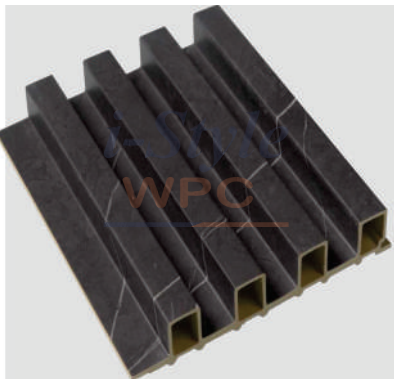

### Ceiling Paneling

25mm

Code : 023

SIZE : 25mm - 2900mm X 160mm  
Area : 10 Pcs per box  
( 50 sq.ft)

25mm

Code : 031

SIZE : 25mm - 2900mm X 160mm  
Area : 10 Pcs per box  
( 50 sq.ft)

25mm