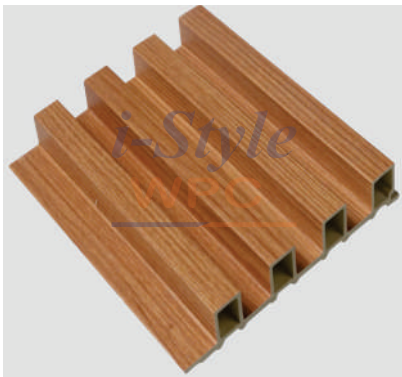

25mm

Code : 046

SIZE : 25mm - 2900mm X 160mm

Area : 10 Pcs per box
(50 sq.ft)