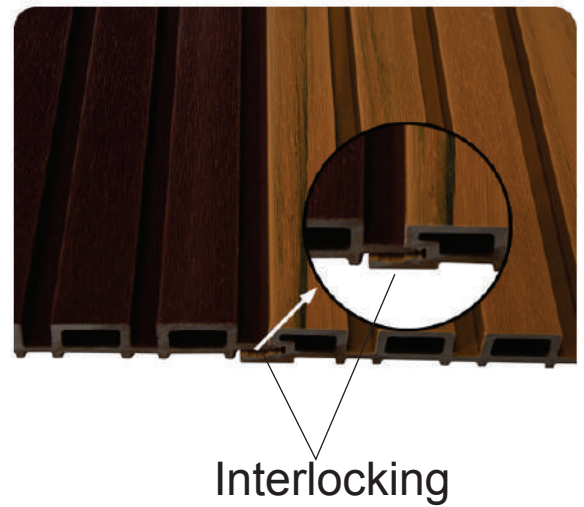

i-Style
WPC

*Elegant Exterior
Louvers Panel*

Outdoor WPC Cladding

Co-Extruded Series

i-Style Soffit wall & ceiling panels are Architectural products, designed for easy installation, with modern technology that does not damage the environment, enhance aesthetic bonus for your wall & ceiling area.

i-Style Soffit wall & ceiling panels to protect & hides rafters, roof's support beams to change the look of your porches, under arches or columns, under a flight of stairs.

Aesthetic and natural appearance, resistance to unfavorable weather conditions.

Why *i-Style* WPC ?

Easy Installation

Durable & Stable

Anti Termites

Easy Cleaning

Sound Reduction

100% Water Proof

Hollow structure & High Strength

- Hollow structure & High Strength
- Endures well, with super long service life

Seamless Splicing

- Install easily & fastly
- Easy to clean, low maintenance

Texture Clear

- Natural texture surface, feel and look like real wood
- Highly resistant to mildew, scratch and moisture.