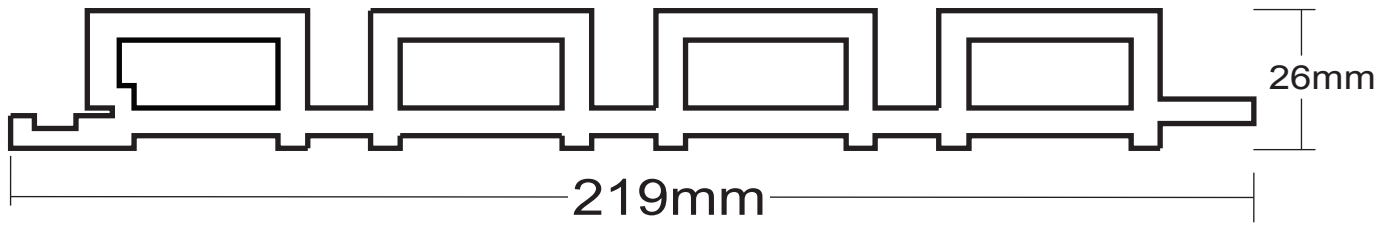

Hollow structure & High Strength

- Hollow structure & High Strength
- Endures well, with super long service life

Seamless Splicing

- Install easily & fastly
- Easy to clean, low maintenance

Texture Clear

- Natural texture surface, feel and look like real wood
- Highly resistant to mildew, scratch and moisture.