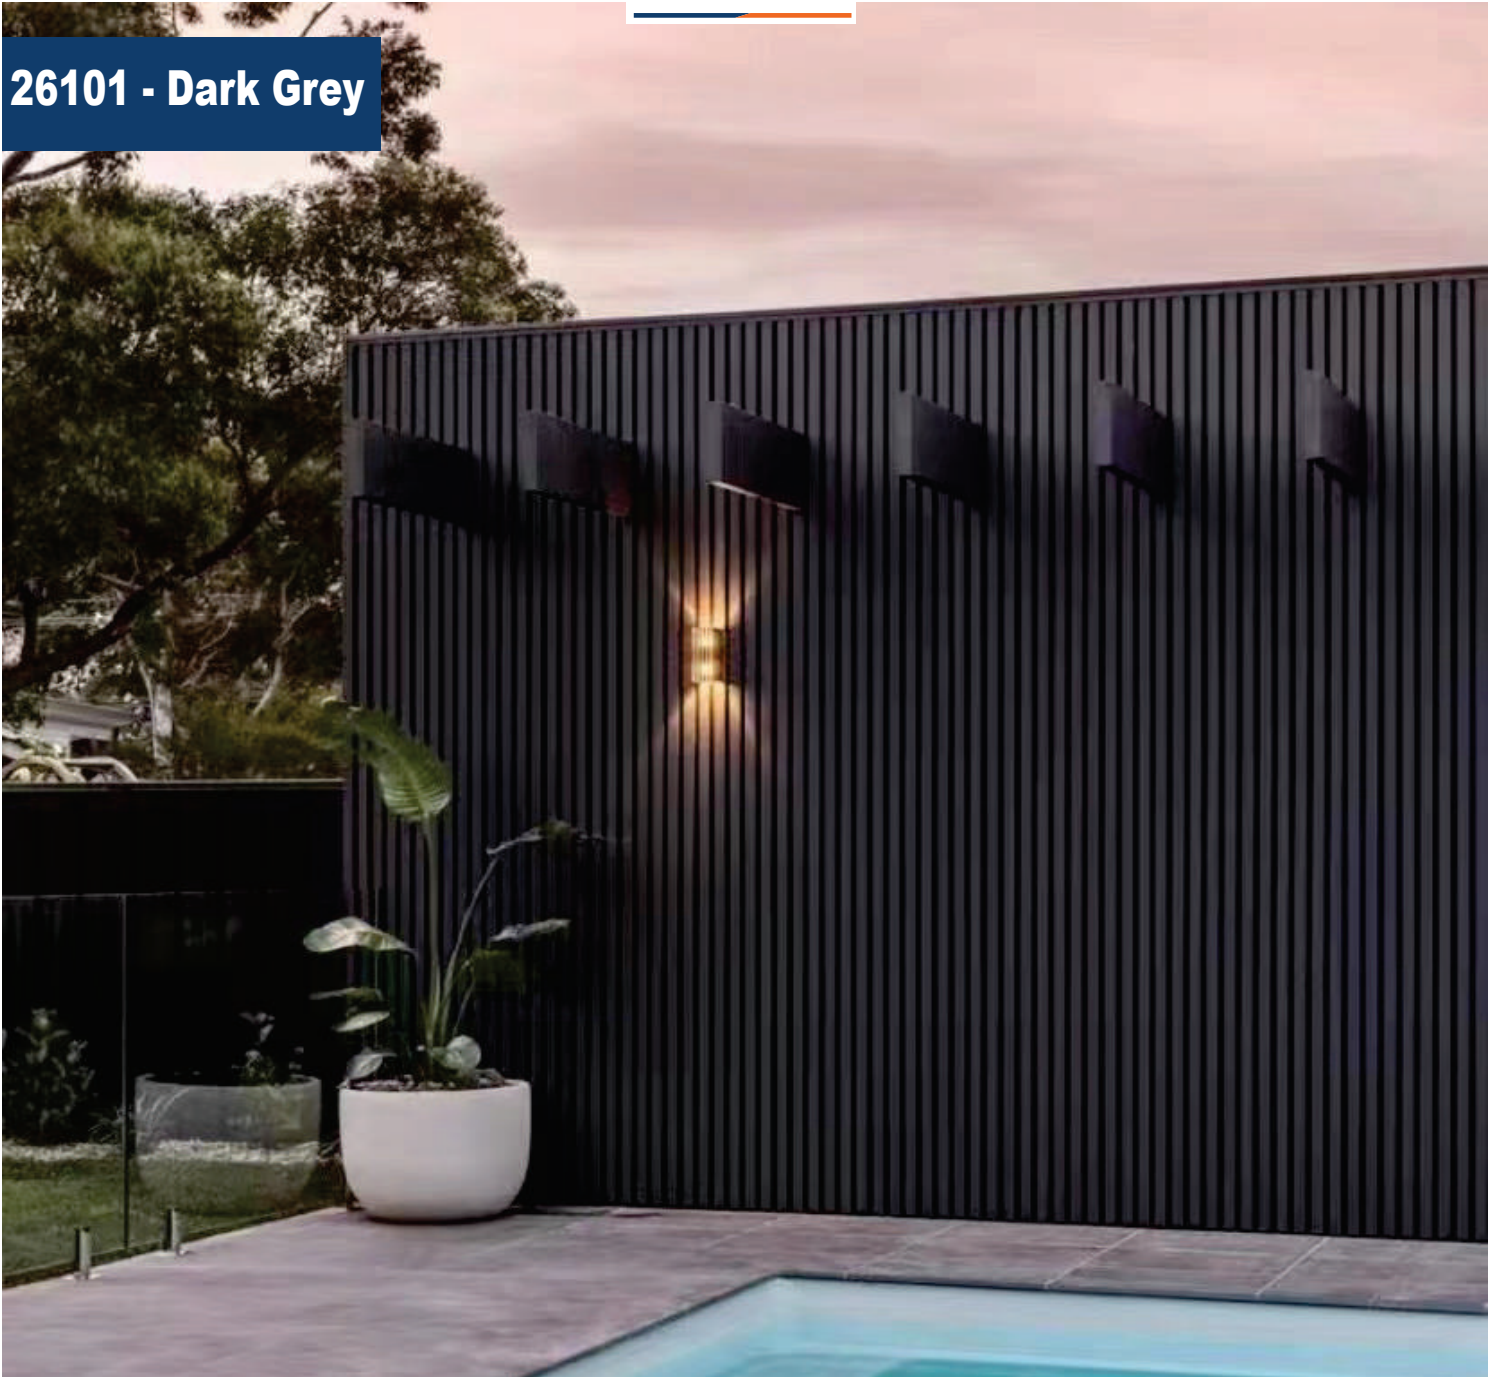

26101 - Dark Grey

SIZE : 2900 * 219 * 26 mm
AREA : 1 PCS = 6.85 SQ.FT