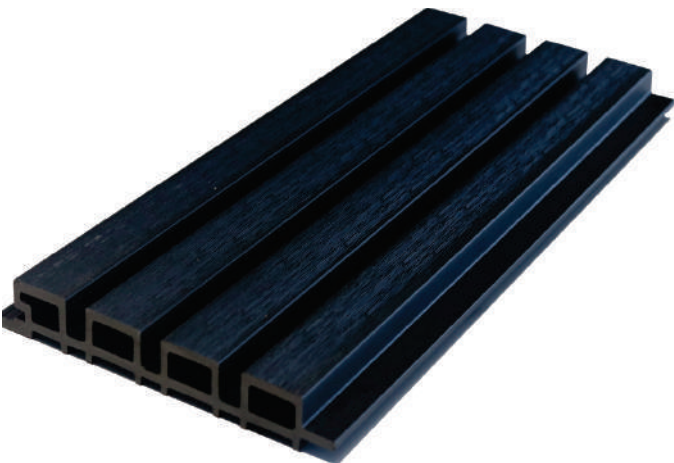

i-Style
WPC

*Elegant Exterior
Louvers Panel*

Outdoor WPC Cladding

Co-Extruded Series

i-Style Soffit wall & ceiling panels are Architectural products, designed for easy installation, with modern technology that does not damage the environment, enhance aesthetic bonus for your wall & ceiling area.

- Hollow structure & High Strength
- Endures well, with super long service life

Seamless Splicing

- Install easily & fastly
- Easy to clean, low maintenance

Texture Clear

- Natural texture surface, feel and look like real wood
- Highly resistant to mildew, scratch and moisture.

26303 - Walnut

SIZE : 2900 * 219 * 26 mm
AREA : 1 PCS = 6.85 SQ.FT

26101 - Dark Grey

SIZE : 2900 * 219 * 26 mm
AREA : 1 PCS = 6.85 SQ.FT

26606 - IPE

SIZE : 2900 * 219 * 26 mm
AREA : 1 PCS = 6.85 SQ.FT

26707 - TEAK