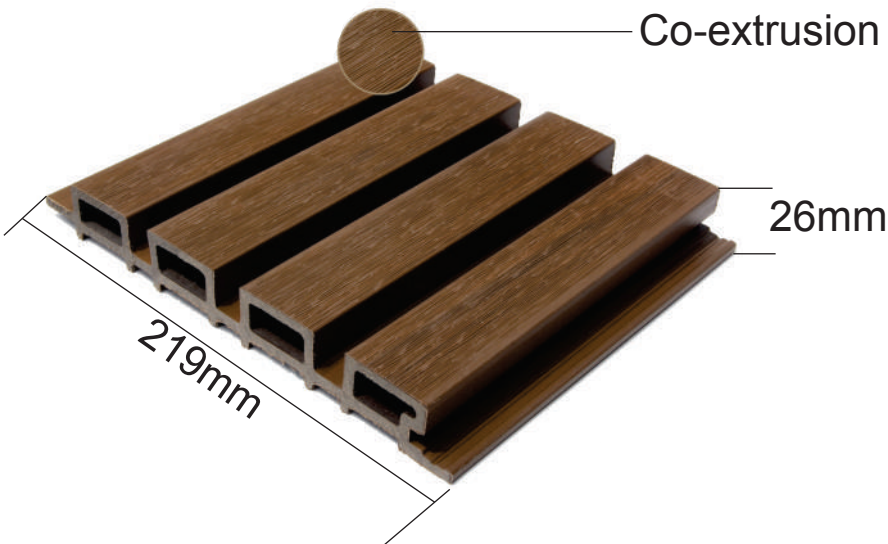

i-Style Soffit wall & ceiling panels to protect & hides rafters, roof's support beams to change the look of your porches, under arches or columns, under a flight of stairs.

Aesthetic and natural appearance, resistance to unfavorable weather conditions.

Why *i-Style* WPC ?

Easy Installation

Durable & Stable

Anti Termites

Easy Cleaning

Sound Reduction

100% Water Proof

Hollow structure & High Strength

- Hollow structure & High Strength
- Endures well, with super long service life

Seamless Splicing

- Install easily & fastly
- Easy to clean, low maintenance

Texture Clear

- Natural texture surface, feel and look like real wood
- Highly resistant to mildew, scratch and moisture.

SIZE : 2900 * 219 * 26 mm
AREA : 1 PCS = 6.85 SQ.FT

Easy to Install | Easy to Clean | 100 % Waterproof

Durable & Stable | AntiTermites | Sound Reduction

i-Style
WPC

i-Style WPC

91500 03088 / 91500 03087

www.i-styledesigns.com